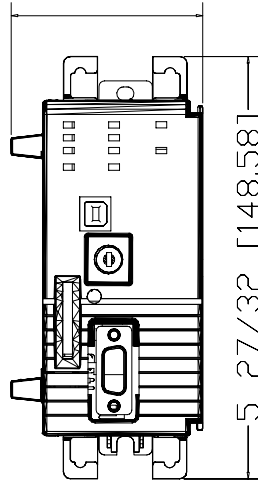

2 21/32 [67.43]

1768-L43  
CompactLogix L43  
Controller, 2Mbyte