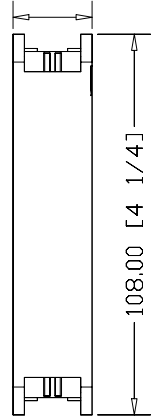

22.50 [57/64]

108.00 [4 1/4]

127.80 [5 1/32]

1783-US05T
Stratix 2000 Switch
Unmanaged, 5 Copper Ports