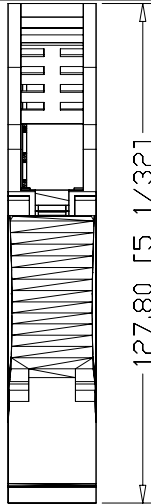

22.50 [57/64]

108.00 [4 1/4]

127.80 [5 1/32]

1783-US05T
Stratix 2000 Switch
Unmanaged, 5 Copper Ports