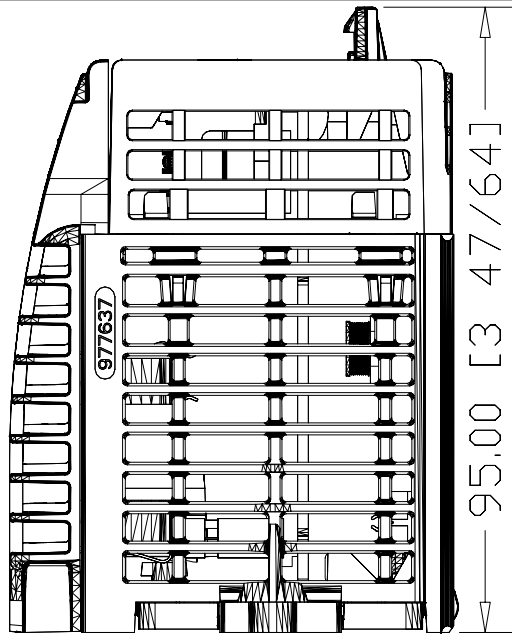

68.25 [2 11/16]

131.75 [5 3/16]

95.00 [3 47/64]

1769-L31  
Processor, CompactLogix,  
Dual Serial, 512KB Base  
Memory