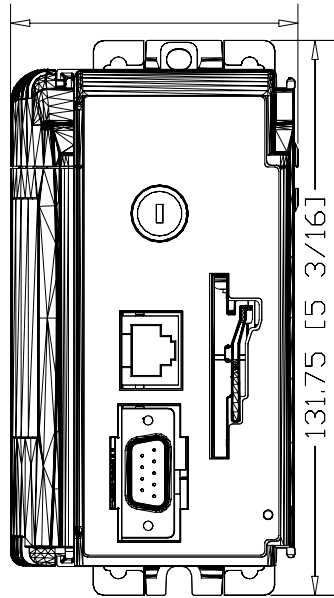

68.25 [2 11/16]

131.75 [5 3/16]

95.00 [3 47/64]

1769-L31  
Processor, CompactLogix,  
Dual Serial, 512KB Base  
Memory