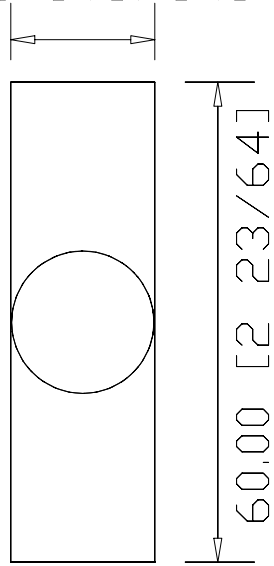

18.00 [45/64]

45MLD-8LEA1-P4  
45MLD Laser Diffuse  
Sensor, 300mm (11.8in)  
Maximum Sensing Distance,  
4-pin Pico QD

73.50 [2 57/64]