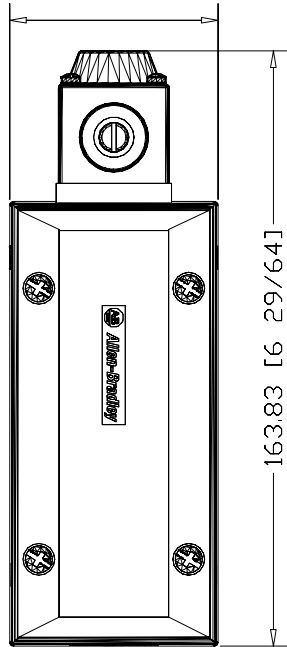

57.35 [2 17/64]

802X-AM4
Limit Switch, NEMA Type 4
and 13 Diltight
Construction, Lever Type,
Maintained Contact,
NEMA Type 7 and 9