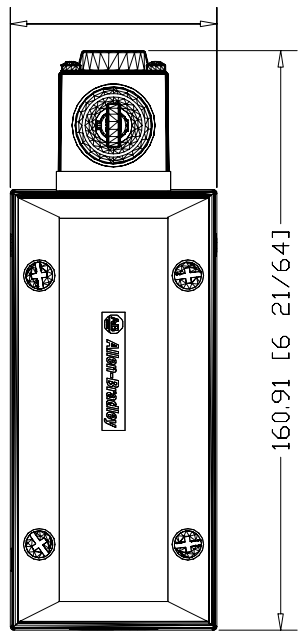

57.35 [2 17/64]

160.91 [6 21/64]

802X-K7  
Limit Switch, NEMA Type 4  
and 13 Diltight  
Construction,  
Side Psh Vert Roller,  
NEMA Type 7 and 9

67.75 [2 43/64]