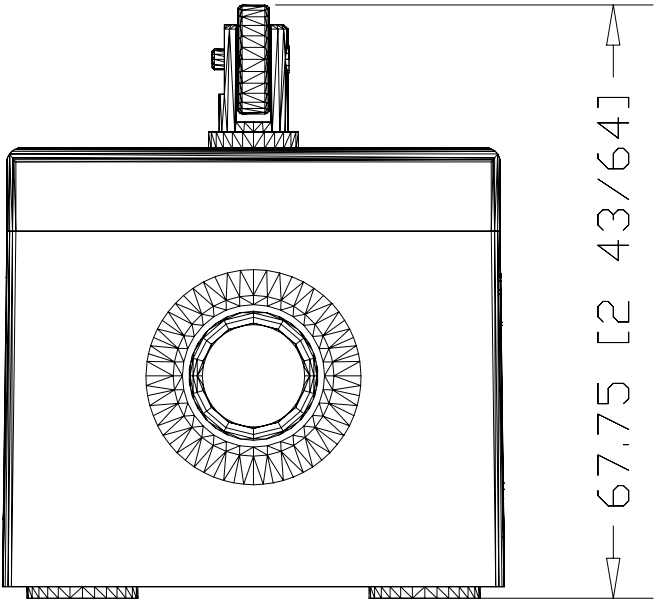

57.35 [2 17/64]

160.91 [6 21/64]

802X-K7  
Limit Switch, NEMA Type 4  
and 13 Diltight  
Construction,  
Side Psh Vert Roller,  
NEMA Type 7 and 9

67.75 [2 43/64]