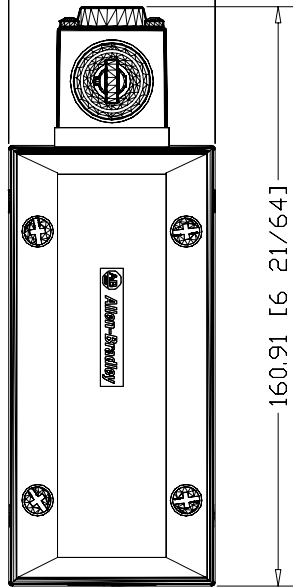

57.35 [2 17/64]

802X-K4
Limit Switch, NEMA Type 4
and 13 Diltight
Construction,
Side Psh Vert Roller,
NEMA Type 4