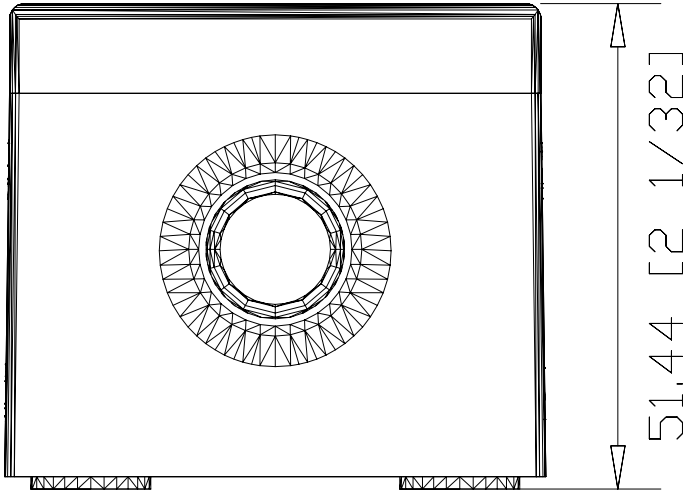

57.35 [2 17/64]

176.53 [6 61/64]

51.44 [2 1/32]

802X-D4  
Limit Switch, NEMA Type 4  
and 13 Diltight  
Construction,  
Top Push Roller, NEMA  
Type 4