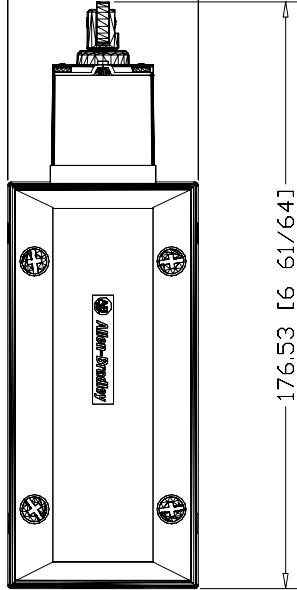

57.35 [2 17/64]

176.53 [6 61/64]

51.44 [2 1/32]

802X-D4  
Limit Switch, NEMA Type 4  
and 13 Diltight  
Construction,  
Top Push Roller, NEMA  
Type 4