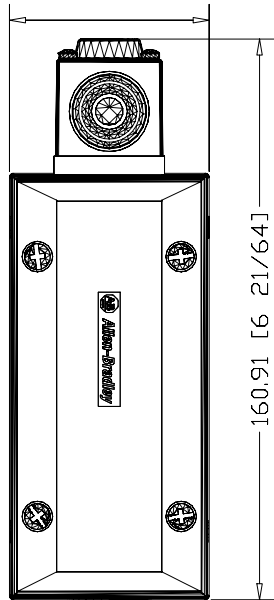

57.35 [2 17/64]

802X-C4
Limit Switch, NEMA Type 4
and 13 Diltight
Construction,
Side Push Rod,
NEMA Type 4