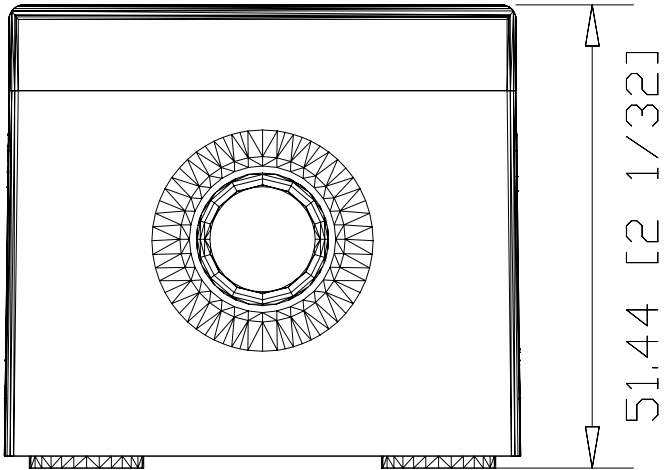

57.35 [2 17/64]

183.68 [7 15/64]

802X-BA7
Limit Switch, NEMA Type 4
and 13 Diltight
Construction,
Top Push Rod, Adjustable,
NEMA Type 7 and 9

51.44 [2 1/32]