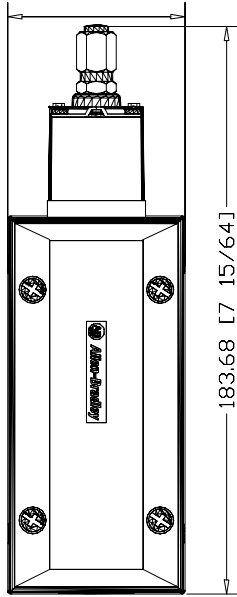

57.35 [2 17/64]

183.68 [7 15/64]

802X-BA7
Limit Switch, NEMA Type 4
and 13 Diltight
Construction,
Top Push Rod, Adjustable,
NEMA Type 7 and 9

51.44 [2 1/32]