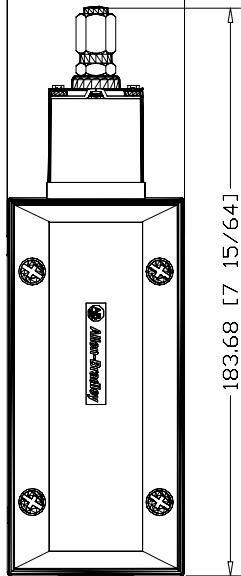

57.35 [2 17/64]

802X-BA4
Limit Switch, NEMA Type 4
and 13 Diltight
Construction,
Top Push Rod, Adjustable,
NEMA Type 4