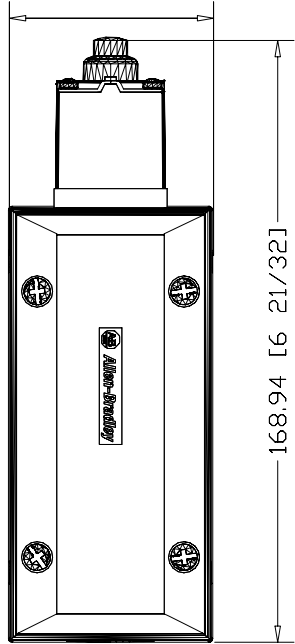

57.35 [2 17/64]

802X-B4
Limit Switch, NEMA Type 4
and 13 Diltight
Construction,
Top Push Rod, NEMA Type
4