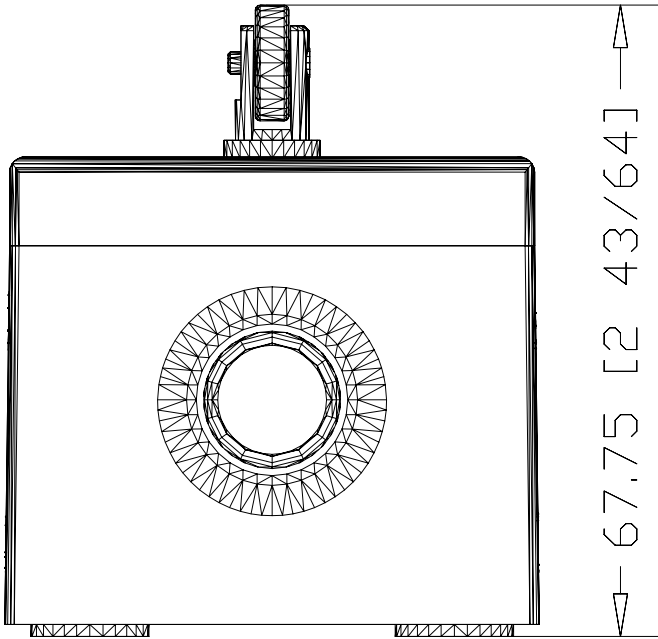

57.35 [2 17/64]

160.91 [6 21/64]

67.75 [2 43/64]

802T-KT  
Limit Switch, NEMA Type 4  
and 13 Diltight  
Construction, Non-Plug-In,  
Side Push Roller, Vertical,  
4-Circuit