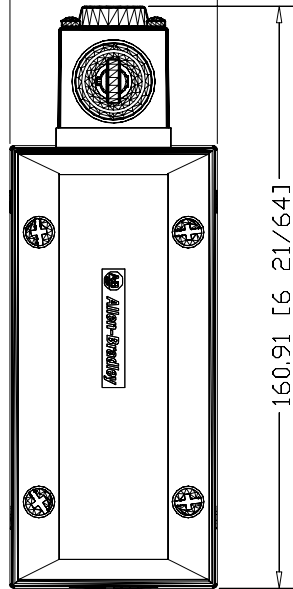

57.35 [2 17/64]

160.91 [6 21/64]

67.75 [2 43/64]

802T-KT  
Limit Switch, NEMA Type 4  
and 13 Diltight  
Construction, Non-Plug-In,  
Side Push Roller, Vertical,  
4-Circuit