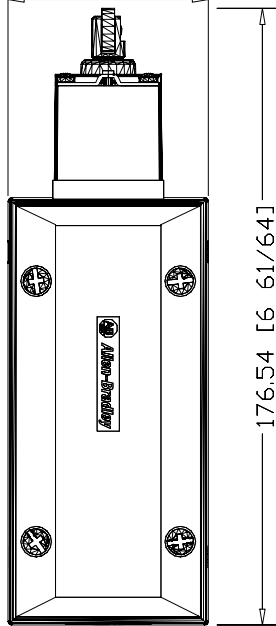

57.35 [2 17/64]

802T-DT  
Limit Switch, NEMA Type 4  
and 13 Diltight  
Construction, Non-Plug-In,  
Top Push Roller, 4-Circuit