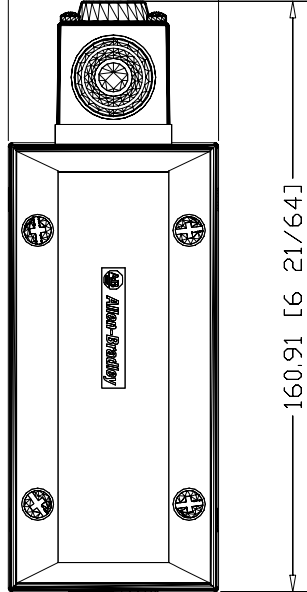

57.35 [2 17/64]

160.91 [6 21/64]

56.66 [2 15/64]

802T-CT  
Limit Switch, NEMA Type 4  
and 13 Diltight  
Construction, Non-Plug-In,  
Side Push Rod, 4-Circuit