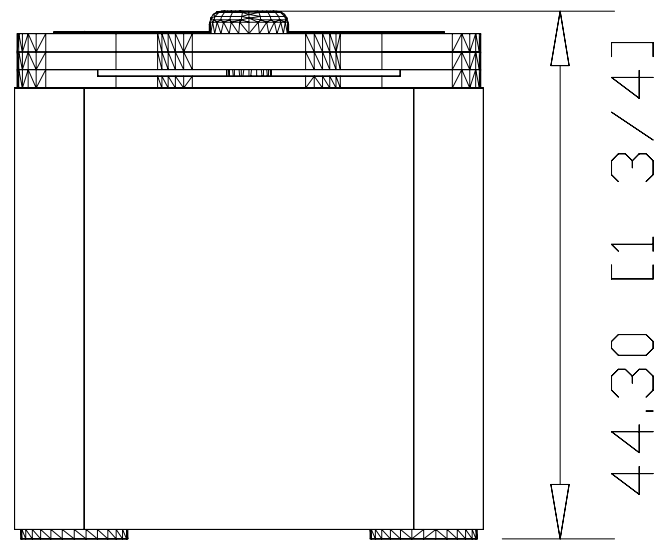

39.36 [1 35/64]

129.06 [5 5/64]

802T-BA
Limit Switch, NEMA Type 4
and 13 Diltight
Construction, Non-Plug-In,
Top Push Rod, Adjustable,
2-Circuit

44.30 [1 3/4]