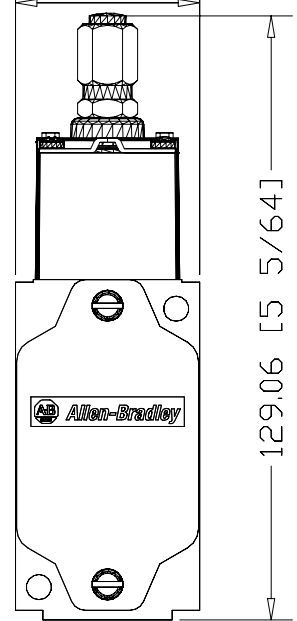

39.36 [1 35/64]

129.06 [5 5/64]

802T-BA
Limit Switch, NEMA Type 4
and 13 Diltight
Construction, Non-Plug-In,
Top Push Rod, Adjustable,
2-Circuit

44.30 [1 3/4]