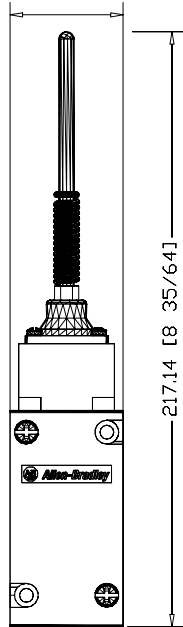

41.28 [1 5/8]

802T-CWP
Limit Switch, NEMA Type 4
and 13 Diltight
Construction, Complete
Switch, Plug-In, Cat
Whisker, Wire, 2-Circuit