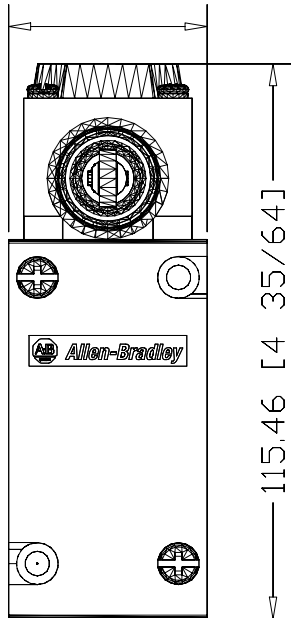

41.28 [1 5/8]

802T-KTP1

Limit Switch, NEMA Type 4  
and 13 Diltight  
Construction, Operator  
Head Only, Plug-In,  
Side Push Roller, 4-Circuit