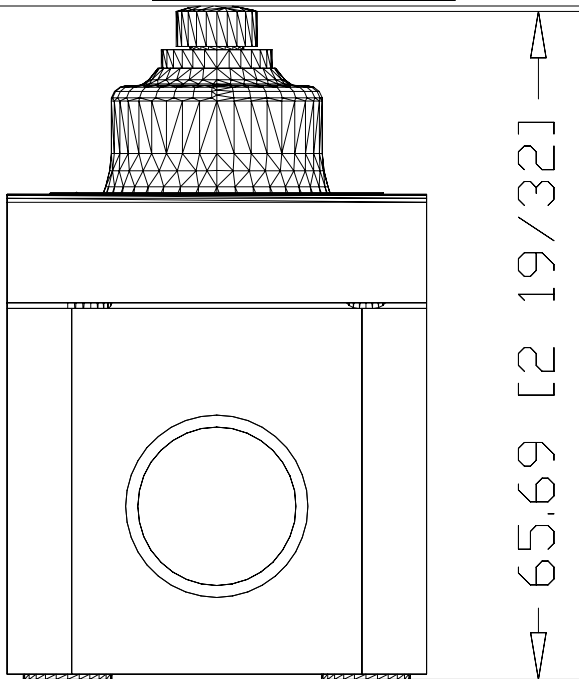

41.28 [1 5/8]

115.46 [4 35/64]

65.69 [2 19/32]

802T-CP1

Limit Switch, NEMA Type 4
and 13 Diltight
Construction,
Operator Head Only,
Plug-In, Side Push Rod,
2-Circuit