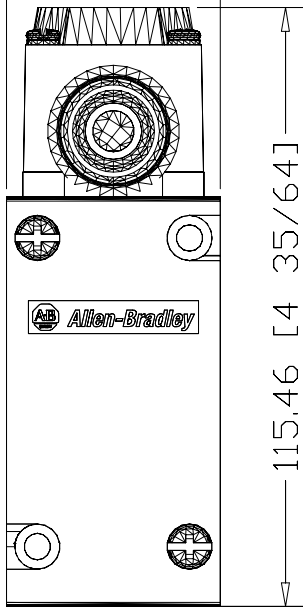

41.28 [1 5/8]

115.46 [4 35/64]

65.69 [2 19/32]

802T-CP1

Limit Switch, NEMA Type 4
and 13 Diltight
Construction,
Operator Head Only,
Plug-In, Side Push Rod,
2-Circuit