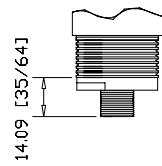

42G* Standard and Timing

CONNECTOR VERSION

MICRO STYLE

MINI STYLE