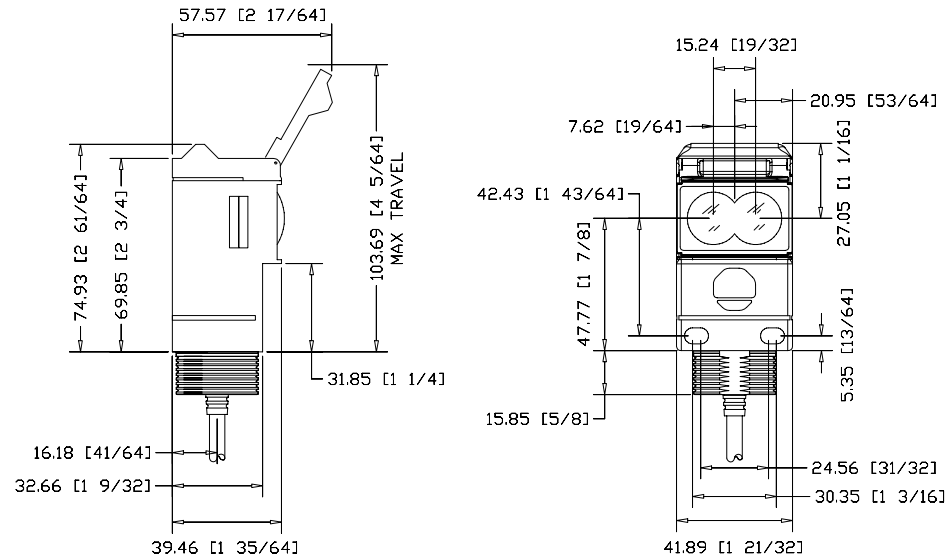

42G* Standard and Timing

CONNECTOR VERSION

MICRO STYLE

MINI STYLE