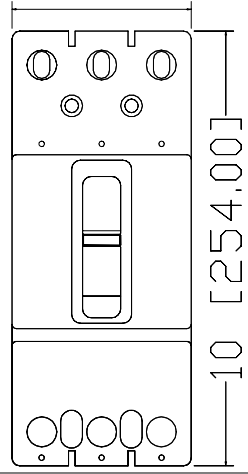

4 1/8 [104.78]

140U-JD\*  
Circuit Breaker, JD Frame

4 9/16 [115.89]