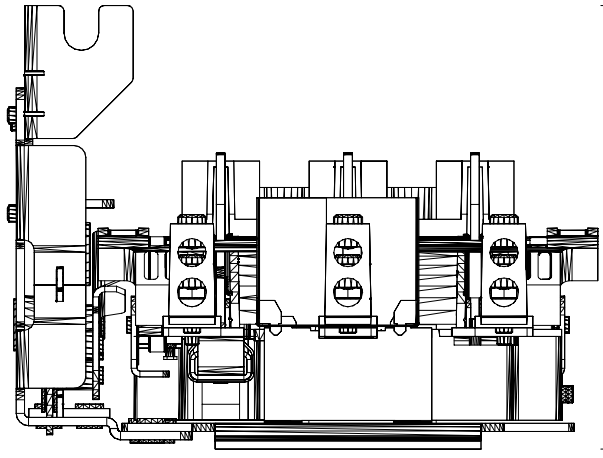

12 37/64 [319.60]

16 3/32 [408.96]

1494C-D*X*4*
Disconnect Switch Kits,
Left-Hand Mechanism,
400 Amps (SERIES B)

9 19/32 [243.69]