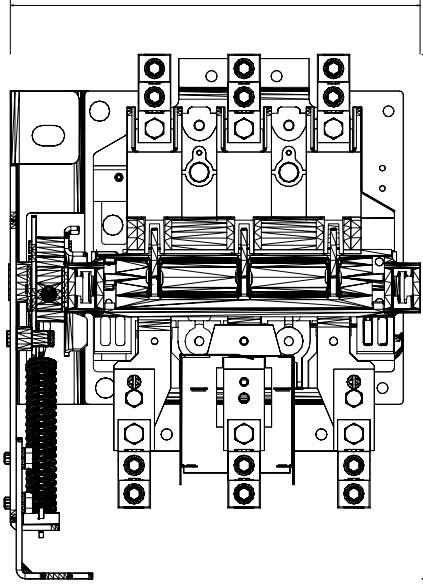

12 37/64 [319.60]

16 3/32 [408.96]

1494C-D*X*4*
Disconnect Switch Kits,
Left-Hand Mechanism,
400 Amps (SERIES B)

9 19/32 [243.69]