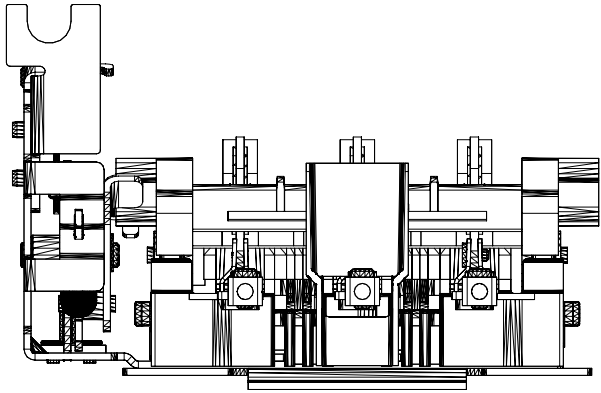

8 57/64 [225.81]

9 29/32 [251.67]

5 61/64 [151.17]

1494C-D\*X\*6\*  
Disconnect Switch Kits,  
Left-Hand Mechanism,  
60 Amp