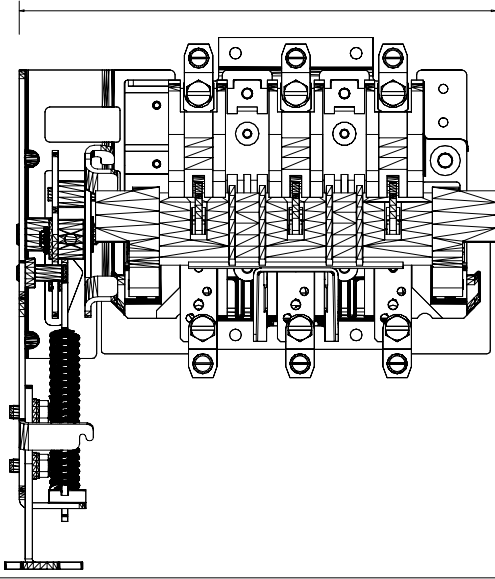

8 57/64 [225.81]

9 29/32 [251.67]

5 61/64 [151.17]

1494C-D\*X\*6\*  
Disconnect Switch Kits,  
Left-Hand Mechanism,  
60 Amp