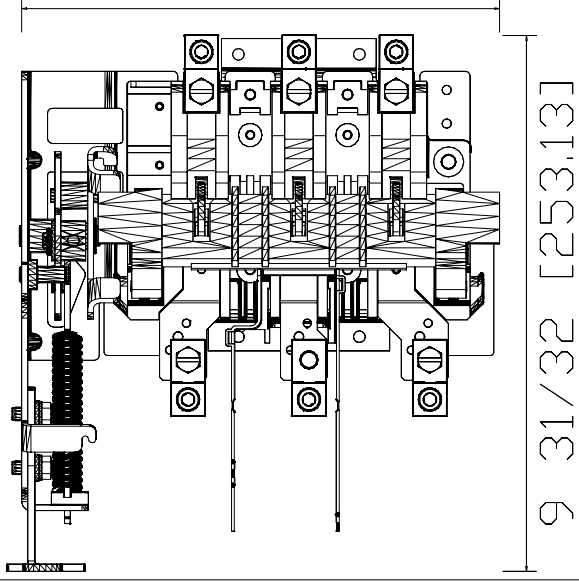

8 57/64 [225.81]

1494C-D*X*1*
Disconnect Switch Kits,
Left-Hand Mechanism,
100 Amp

5 61/64 [151.17]