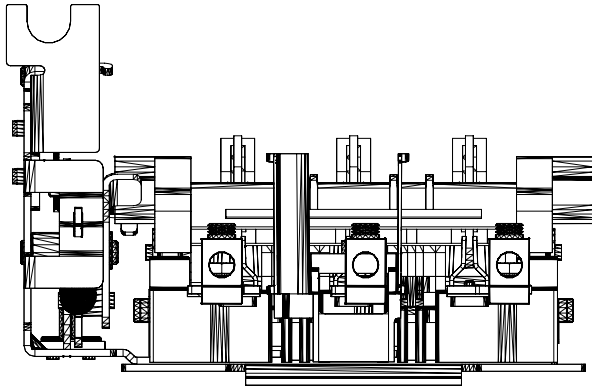

8 57/64 [225.81]

1494C-D*X*1*
Disconnect Switch Kits,
Left-Hand Mechanism,
100 Amp

5 61/64 [151.17]