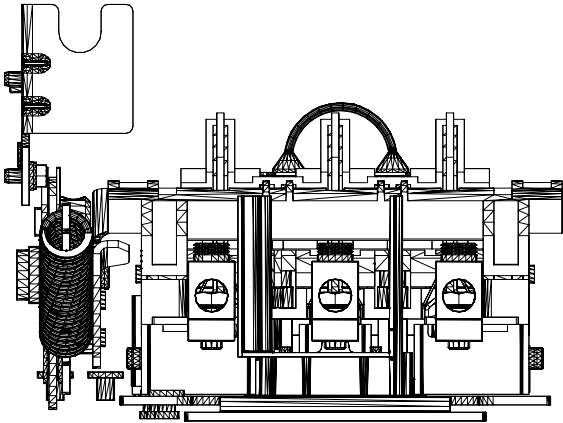

9 11/32 [237.26]

12 13/16 [325.34]

7 1/4 [184.22]

1494C-D*X*2*
Disconnect Switch Kits,
Left-Hand Mechanism,
200 Amps