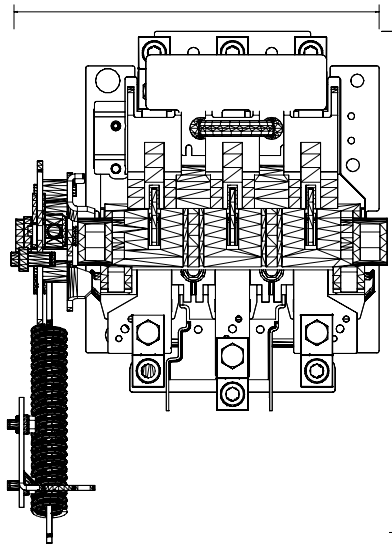

9 11/32 [237.26]

12 13/16 [325.34]

7 1/4 [184.22]

1494C-D*X*2*
Disconnect Switch Kits,
Left-Hand Mechanism,
200 Amps