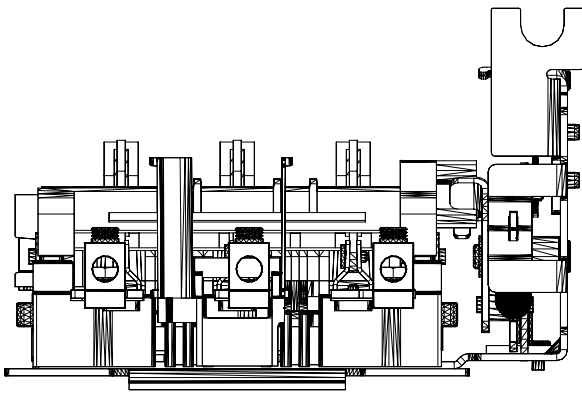

8 25/32 [223.02]

19 31/32 [253.11]H

5 61/64 [151.17]

1494C-D\*1\*

Disconnect Switch Kits,  
Right-Hand Mechanism,  
100 Amp