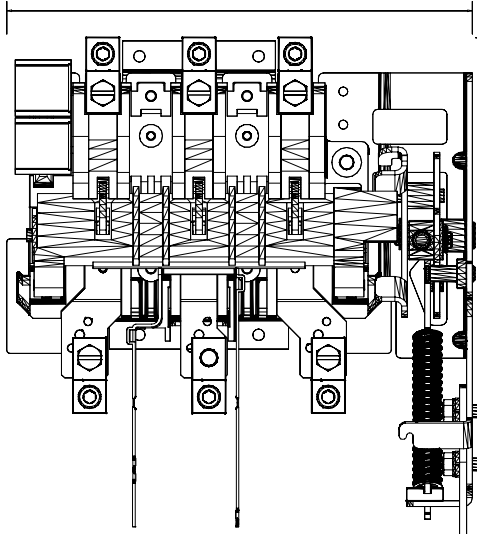

8 25/32 [223.02]

19 31/32 [253.11]H

5 61/64 [151.17]

1494C-D\*1\*

Disconnect Switch Kits,  
Right-Hand Mechanism,  
100 Amp