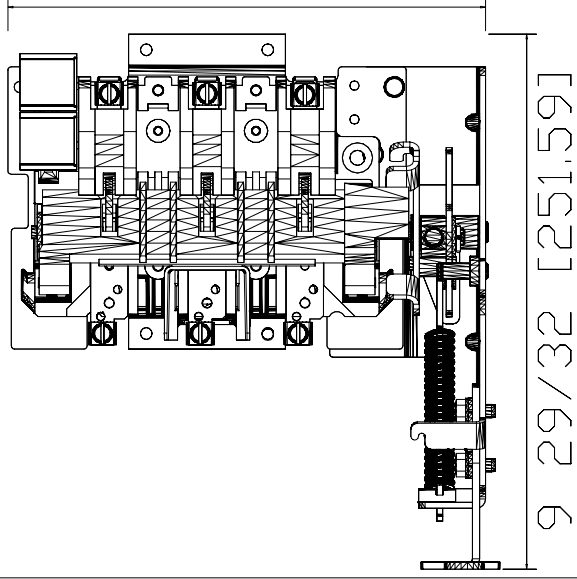

8 27/32 [224.59]

1494C-D\*3\*  
Disconnect Switch Kits,  
Right-Hand Mechanism,  
30 Amp

5 61/64 [151.15]