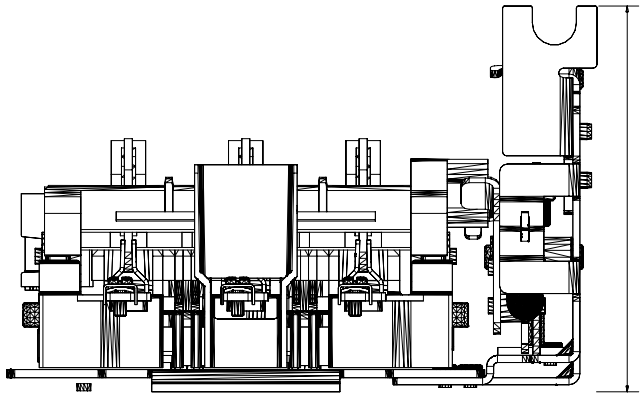

8 27/32 [224.59]

1494C-D\*3\*  
Disconnect Switch Kits,  
Right-Hand Mechanism,  
30 Amp

5 61/64 [151.15]