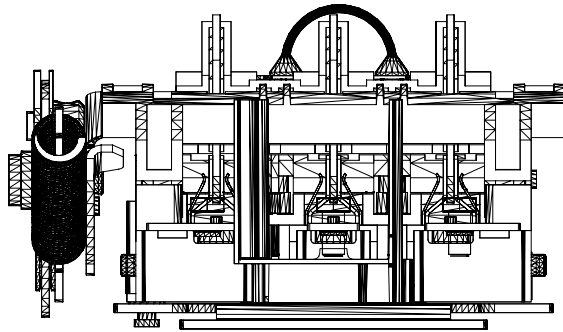

9 11/32 [237.26]

12 13/16 [325.34]

1494V-DSX200
Disconnect Switch,
Left-Hand Mechanism,
200 Amp

6 29/64 [163.98]