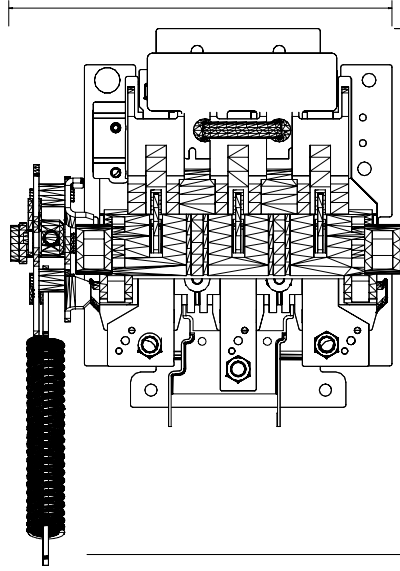

9 11/32 [237.26]

12 13/16 [325.34]

1494V-DSX200
Disconnect Switch,
Left-Hand Mechanism,
200 Amp

6 29/64 [163.98]