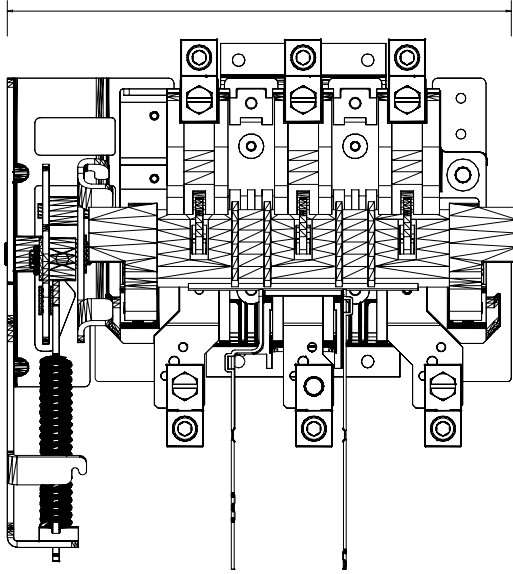

8 25/32 [223.02]

8 27/32 [224.61]

5 13/64 [132.12]

1494V-DSX100
Disconnect Switch,
Left-Hand Mechanism,
100 Amp