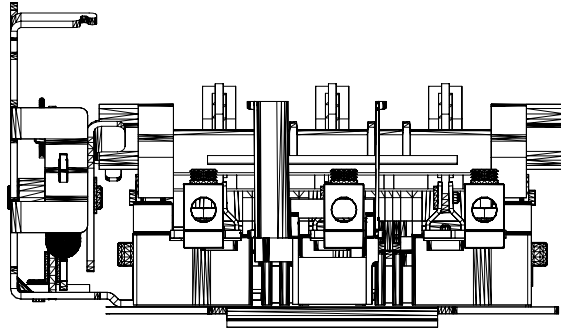

8 25/32 [223.02]

8 27/32 [224.61]

5 13/64 [132.12]

1494V-DSX100
Disconnect Switch,
Left-Hand Mechanism,
100 Amp