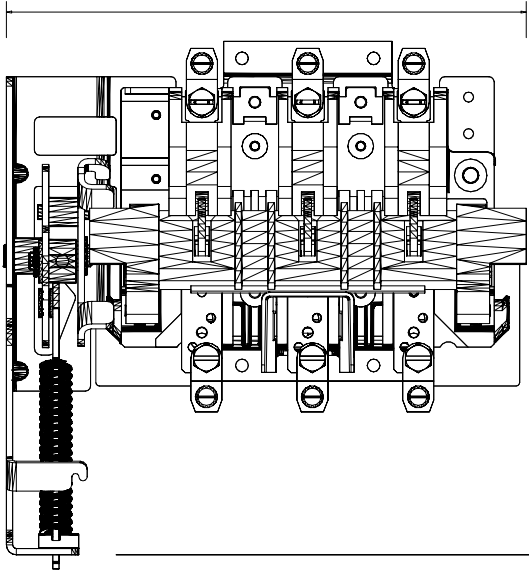

8 57/64 [225.81]

8 25/32 [222.95]

5 13/64 [132.12]

1494V-DSX60
Disconnect Switch,
Left-Hand Mechanism,
60 Amp