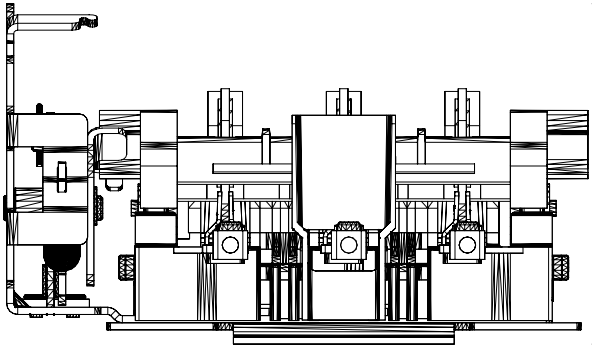

8 57/64 [225.81]

8 25/32 [222.95]

5 13/64 [132.12]

1494V-DSX60
Disconnect Switch,
Left-Hand Mechanism,
60 Amp