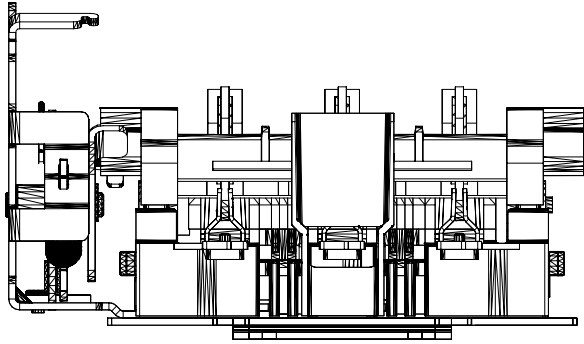

8 57/64 [225.81]

8 25/32 [222.95]

5 13/64 [132.12]

1494V-DSX30
Disconnect Switch,
Left-Hand Mechanism,
30 Amp