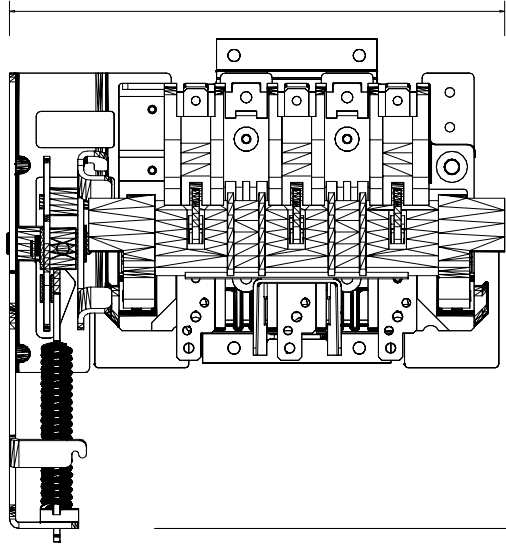

8 57/64 [225.81]

8 25/32 [222.95]

5 13/64 [132.12]

1494V-DSX30
Disconnect Switch,
Left-Hand Mechanism,
30 Amp