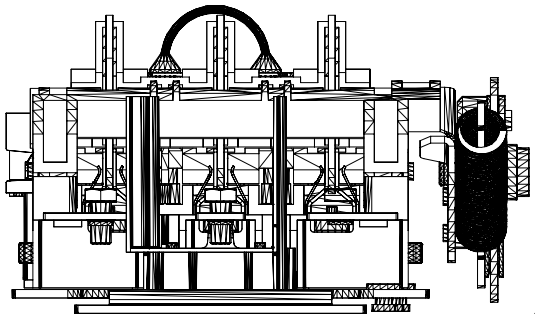

9 21/64 [236.82]

1494V-DS200
Disconnect Switch,
Right-Hand Mechanism,
200 Amp

6 29/64 [163.98]