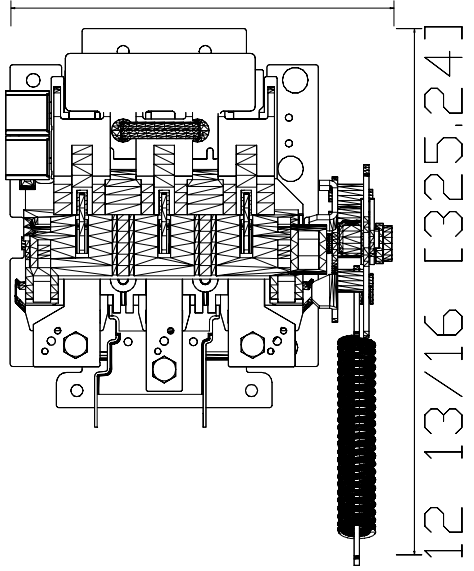

9 21/64 [236.82]

1494V-DS200
Disconnect Switch,
Right-Hand Mechanism,
200 Amp

6 29/64 [163.98]