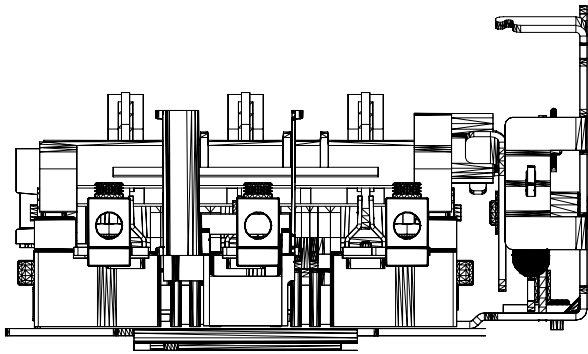

8 25/32 [223.02]

8 27/32 [224.61]

5 13/64 [132.12]

1494V-DS100
Disconnect Switch,
Right-Hand Mechanism,
100 Amp