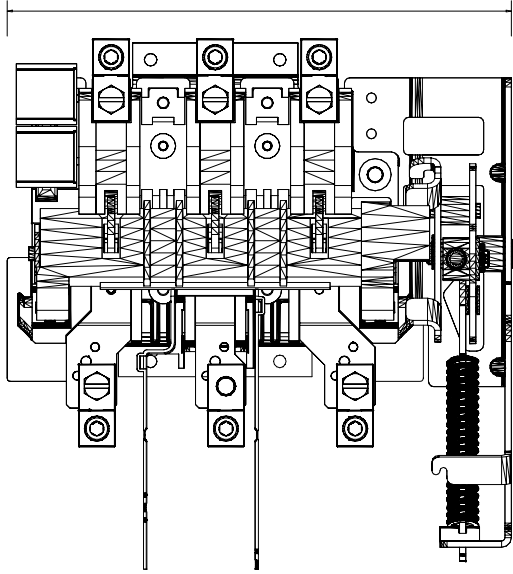

8 25/32 [223.02]

8 27/32 [224.61]

5 13/64 [132.12]

1494V-DS100
Disconnect Switch,
Right-Hand Mechanism,
100 Amp