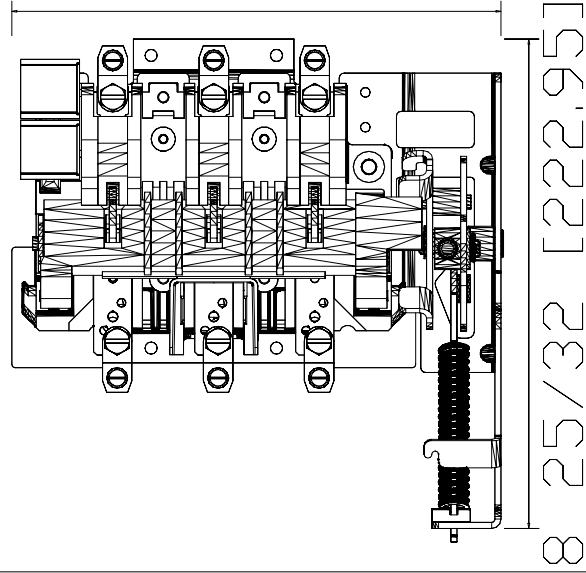

8 25/32 [223.02]

1494V-DS60
Disconnect Switch,
Right-Hand Mechanism,
60 Amp