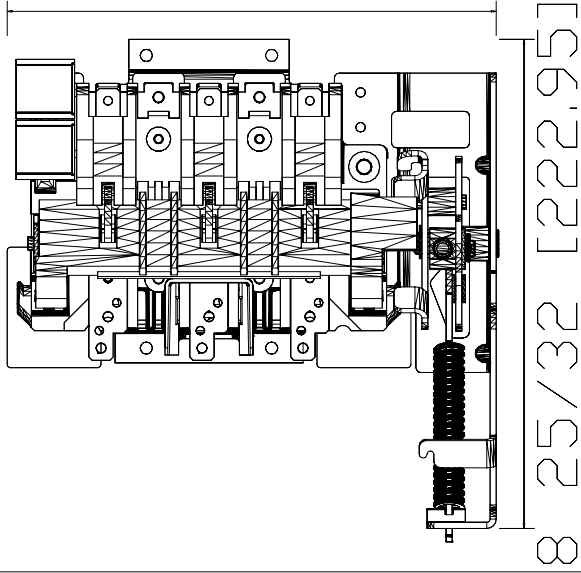

8 25/32 [223.02]

8 25/32 [222.95]

1494V-DS30
Disconnect Switch,
Right-Hand Mechanism,
30 Amp

5 13/64 [132.12]