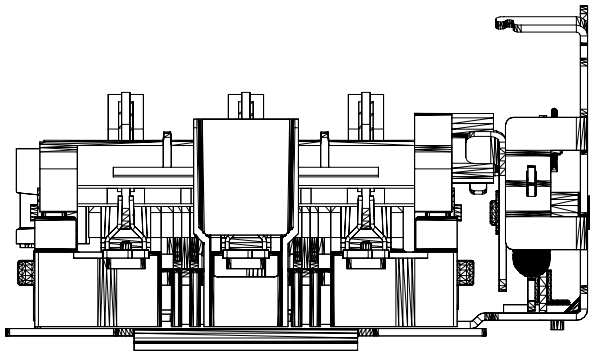

8 25/32 [223.02]

8 25/32 [222.95]

1494V-DS30
Disconnect Switch,
Right-Hand Mechanism,
30 Amp

5 13/64 [132.12]