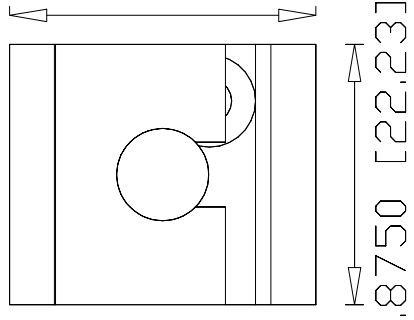

1.0300 [26.16]

1401-N44 / 1401-N53
FUSE CLIP, 100 AMP,
CLASS H/J/R