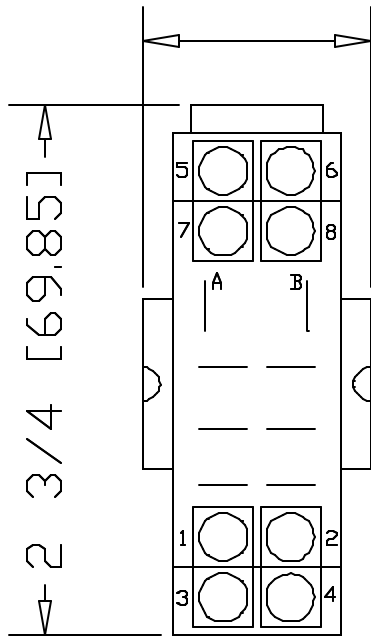

1 11/64 [29.85]

700-HN116
CONTROL RELAY; GENERAL
PURPOSE SOCKET; 8 BLADE