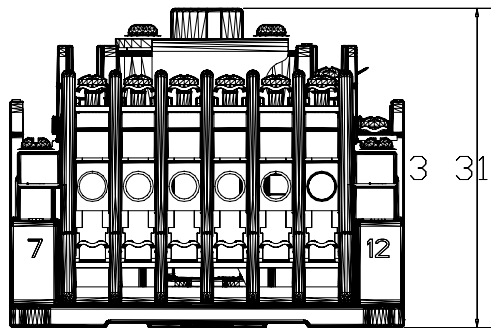

4 19/64 [109.22]

7 17/64 [184.65]

500LC*
NEMA AC Mechanically-Held
Lighting Contactor, 2-6
Pole

3 31/64 [88.37]

7

12

7