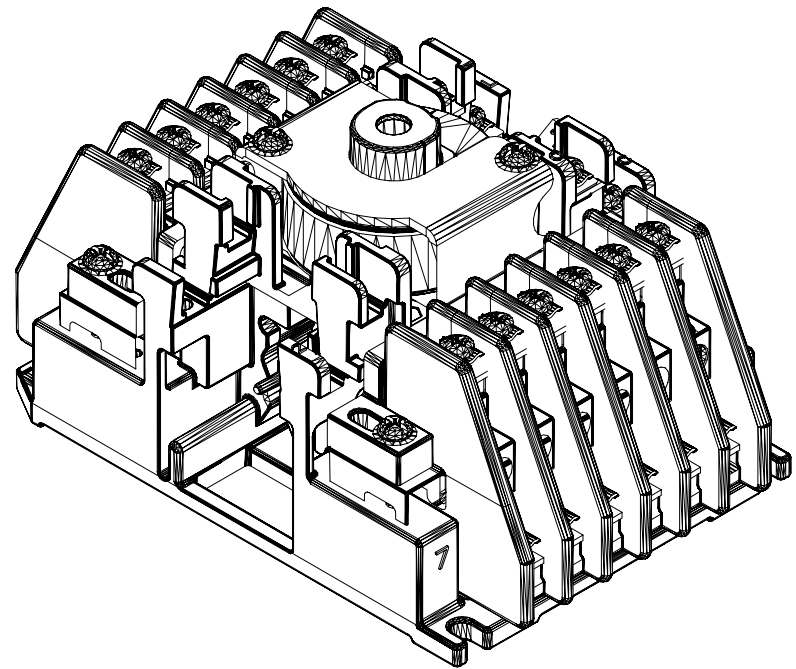

4 19/64 [109.22]

7 17/64 [184.65]

500LC*
NEMA AC Mechanically-Held
Lighting Contactor, 2-6
Pole

3 31/64 [88.37]

7

12

7