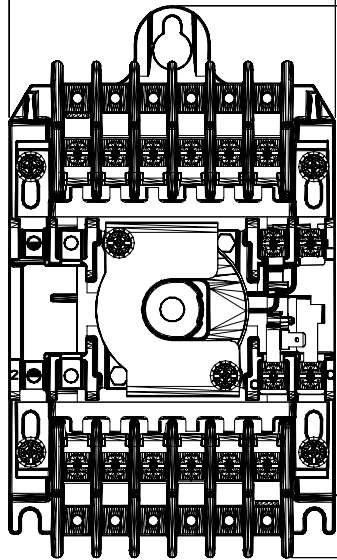

4 19/64 [109.22]

7 17/64 [184.65]

500LC*
NEMA AC Mechanically-Held
Lighting Contactor, 2-6
Pole

3 31/64 [88.37]

7

12

7