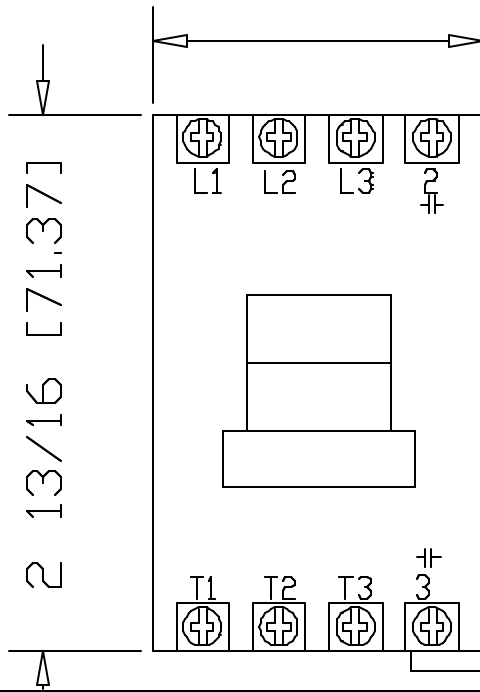

1 $47/64$ [43.94]

500L-T
NEMA AC NON-MOTOR LOADS
TOP WIRING CONTACTOR;
SIZE 00; 1-3P