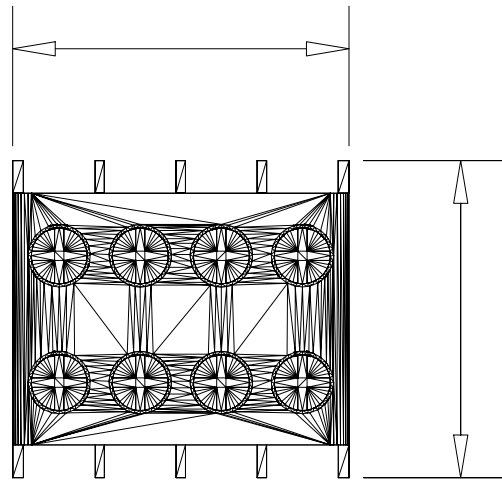

36.10 [1 27/64]

34.00 [1 11/32]

29.70 [1 11/64]

100-KF*
Auxiliary Contact Blocks
Screw Type Terminals
4-Pole