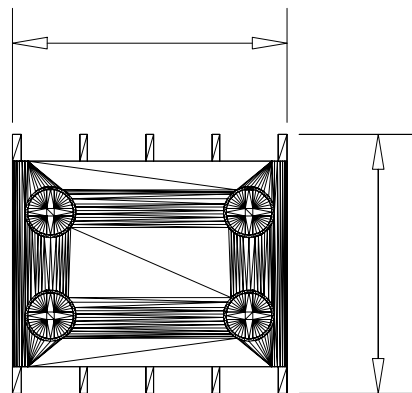

36.10 [1 27/64]

34.00 [1 11/32]

100-KF*
Auxiliary Contact Blocks
Screw Type Terminals
2-Pole

29.70 [1 11/64]