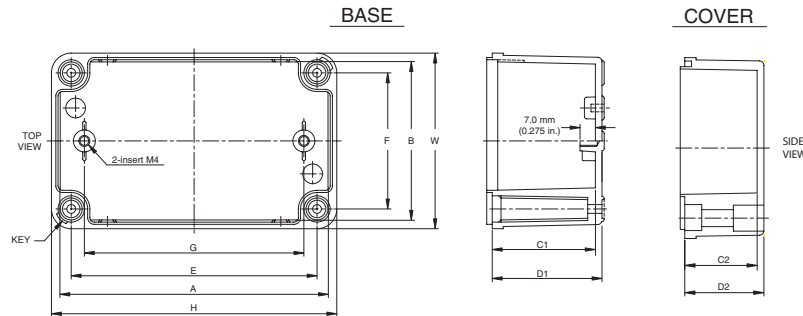

Definite-Purpose Style Enclosures

Approximate Dimensions, Continued

Junction Boxes

Cat. No.	Overall Dimension				Inside Dimension				Enclosure Mounting Dimension	
	H	W	D1	D2	A	B	C1	C2	E	F
598-BS332	90 mm (3.54 in.)	70 mm (2.76 in.)	45 mm (1.77 in.)	6.5 mm (0.26 in.)	84 mm (3.31 in.)	64 mm (2.52 in.)	42 mm (1.79 in.)	3.5mm (0.14 in.)	78 mm (3.07 in.)	39 mm (1.54 in.)
598-BS632	165 mm (6.50 in.)	85 mm (3.35 in.)	45 mm (1.77 in.)	6.5 mm (0.26 in.)	159 mm (6.26 in.)	79 mm (3.11 in.)	42 mm (1.79 in.)	3.5mm (0.14 in.)	153 mm (6.02 in.)	55 mm (2.17 in.)

Cat. No.	Overall Dimension				Inside Dimension				Enclosure Mounting Dimension		Mounting Plate Mounting Dim.
	H	W	D1	D2	A	B	C1	C2	E	F	G
598-BS533	130 mm (5.12 in.)	80 mm (3.15 in.)	50 mm (1.97 in.)	35 mm (1.38 in.)	120 mm (4.72 in.)	70 mm (2.76 in.)	46.5 mm (1.83 in.)	31.5 mm (1.24 in.)	112 mm (4.41 in.)	62 mm (2.44 in.)	100 mm (3.94 in.)
598-BS733	180 mm (7.09 in.)	80 mm (3.15 in.)	50 mm (1.97 in.)	35 mm (1.38 in.)	170 mm (6.69 in.)	70 mm (2.76 in.)	46.5 mm (1.83 in.)	31.5 mm (1.24 in.)	162 mm (6.38 in.)	62 mm (2.44 in.)	150mm (5.91 in.)
598-BS933	250 mm (9.84 in.)	80 mm (3.15 in.)	50 mm (1.97 in.)	35 mm (1.38 in.)	240 mm (9.45 in.)	70 mm (2.76 in.)	46.5 mm (1.83 in.)	31.5 mm (1.24 in.)	232 mm (9.13 in.)	62 mm (2.44 in.)	220 mm (8.66 in.)

Cat. No.	Overall Dimension				Inside Dimension				Enclosure Mounting Dimension		Mounting Plate Mounting Dim.	
	H	W	D1	D2	A	B	C1	C2	E	F	G	J
598-BS885	190 mm (7.48 in.)	190 mm (7.48 in.)	98 mm (3.86 in.)	30 mm (1.18 in.)	174 mm (6.85 in.)	174 mm (6.85 in.)	94 mm (3.70 in.)	26 mm (1.02 in.)	165 mm (6.50 in.)	165 mm (6.50 in.)	120 mm (4.72 in.)	120 mm (4.72 in.)