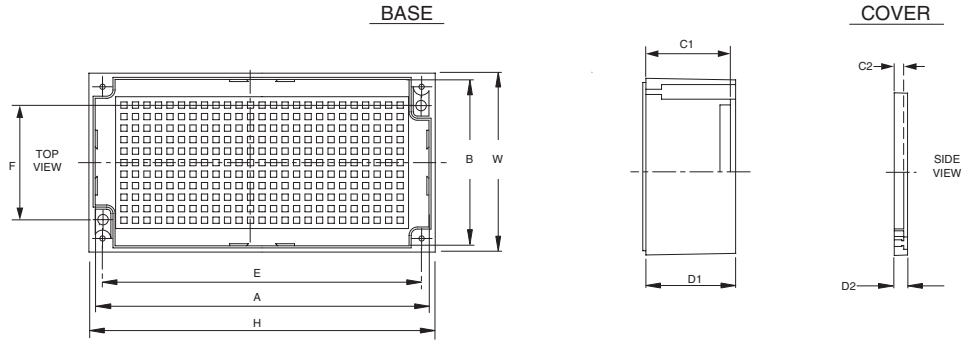

Definite-Purpose Style Enclosures

Approximate Dimensions, Continued

Junction Boxes

Cat. No.	Overall Dimension				Inside Dimension				Enclosure Mounting Dimension	
	H	W	D1	D2	A	B	C1	C2	E	F
598-BS332	90 mm (3.54 in.)	70 mm (2.76 in.)	45 mm (1.77 in.)	6.5 mm (0.26 in.)	84 mm (3.31 in.)	64 mm (2.52 in.)	42 mm (1.79 in.)	3.5mm (0.14 in.)	78 mm (3.07 in.)	39 mm (1.54 in.)
598-BS632	165 mm (6.50 in.)	85 mm (3.35 in.)	45 mm (1.77 in.)	6.5 mm (0.26 in.)	159 mm (6.26 in.)	79 mm (3.11 in.)	42 mm (1.79 in.)	3.5mm (0.14 in.)	153 mm (6.02 in.)	55 mm (2.17 in.)

Cat. No.	Overall Dimension				Inside Dimension				Enclosure Mounting Dimension		Mounting Plate Mounting Dim.
	H	W	D1	D2	A	B	C1	C2	E	F	G
598-BS533	130 mm (5.12 in.)	80 mm (3.15 in.)	50 mm (1.97 in.)	35 mm (1.38 in.)	120 mm (4.72 in.)	70 mm (2.76 in.)	46.5 mm (1.83 in.)	31.5 mm (1.24 in.)	112 mm (4.41 in.)	62 mm (2.44 in.)	100 mm (3.94 in.)
598-BS733	180 mm (7.09 in.)	80 mm (3.15 in.)	50 mm (1.97 in.)	35 mm (1.38 in.)	170 mm (6.69 in.)	70 mm (2.76 in.)	46.5 mm (1.83 in.)	31.5 mm (1.24 in.)	162 mm (6.38 in.)	62 mm (2.44 in.)	150mm (5.91 in.)
598-BS933	250 mm (9.84 in.)	80 mm (3.15 in.)	50 mm (1.97 in.)	35 mm (1.38 in.)	240 mm (9.45 in.)	70 mm (2.76 in.)	46.5 mm (1.83 in.)	31.5 mm (1.24 in.)	232 mm (9.13 in.)	62 mm (2.44 in.)	220 mm (8.66 in.)

Cat. No.	Overall Dimension				Inside Dimension				Enclosure Mounting Dimension		Mounting Plate Mounting Dim.	
	H	W	D1	D2	A	B	C1	C2	E	F	G	J
598-BS885	190 mm (7.48 in.)	190 mm (7.48 in.)	98 mm (3.86 in.)	30 mm (1.18 in.)	174 mm (6.85 in.)	174 mm (6.85 in.)	94 mm (3.70 in.)	26 mm (1.02 in.)	165 mm (6.50 in.)	165 mm (6.50 in.)	120 mm (4.72 in.)	120 mm (4.72 in.)