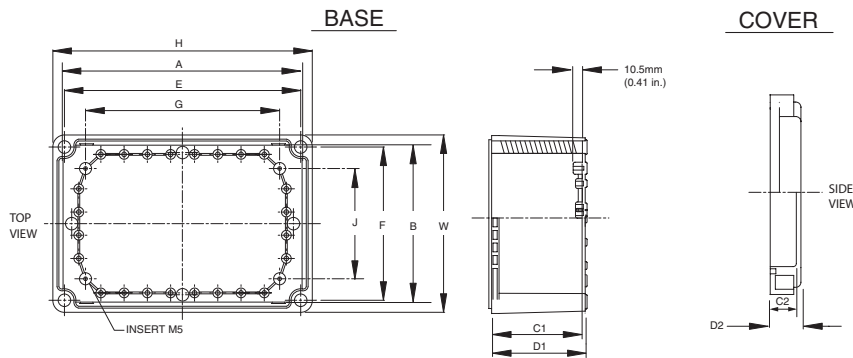

Definite-Purpose Style Enclosures

Approximate Dimensions, Continued

Junction Boxes

Cat. No.	Overall Dimension				Inside Dimension				Enclosure Mounting Dimension	
	H	W	D1	D2	A	B	C1	C2	E	F
598-BS332	90 mm (3.54 in.)	70 mm (2.76 in.)	45 mm (1.77 in.)	6.5 mm (0.26 in.)	84 mm (3.31 in.)	64 mm (2.52 in.)	42 mm (1.79 in.)	3.5mm (0.14 in.)	78 mm (3.07 in.)	39 mm (1.54 in.)
598-BS632	165 mm (6.50 in.)	85 mm (3.35 in.)	45 mm (1.77 in.)	6.5 mm (0.26 in.)	159 mm (6.26 in.)	79 mm (3.11 in.)	42 mm (1.79 in.)	3.5mm (0.14 in.)	153 mm (6.02 in.)	55 mm (2.17 in.)

Cat. No.	Overall Dimension				Inside Dimension				Enclosure Mounting Dimension		Mounting Plate Mounting Dim.
	H	W	D1	D2	A	B	C1	C2	E	F	G
598-BS533	130 mm (5.12 in.)	80 mm (3.15 in.)	50 mm (1.97 in.)	35 mm (1.38 in.)	120 mm (4.72 in.)	70 mm (2.76 in.)	46.5 mm (1.83 in.)	31.5 mm (1.24 in.)	112 mm (4.41 in.)	62 mm (2.44 in.)	100 mm (3.94 in.)
598-BS733	180 mm (7.09 in.)	80 mm (3.15 in.)	50 mm (1.97 in.)	35 mm (1.38 in.)	170 mm (6.69 in.)	70 mm (2.76 in.)	46.5 mm (1.83 in.)	31.5 mm (1.24 in.)	162 mm (6.38 in.)	62 mm (2.44 in.)	150mm (5.91 in.)
598-BS933	250 mm (9.84 in.)	80 mm (3.15 in.)	50 mm (1.97 in.)	35 mm (1.38 in.)	240 mm (9.45 in.)	70 mm (2.76 in.)	46.5 mm (1.83 in.)	31.5 mm (1.24 in.)	232 mm (9.13 in.)	62 mm (2.44 in.)	220 mm (8.66 in.)

Cat. No.	Overall Dimension				Inside Dimension				Enclosure Mounting Dimension		Mounting Plate Mounting Dim.	
	H	W	D1	D2	A	B	C1	C2	E	F	G	J
598-BS885	190 mm (7.48 in.)	190 mm (7.48 in.)	98 mm (3.86 in.)	30 mm (1.18 in.)	174 mm (6.85 in.)	174 mm (6.85 in.)	94 mm (3.70 in.)	26 mm (1.02 in.)	165 mm (6.50 in.)	165 mm (6.50 in.)	120 mm (4.72 in.)	120 mm (4.72 in.)