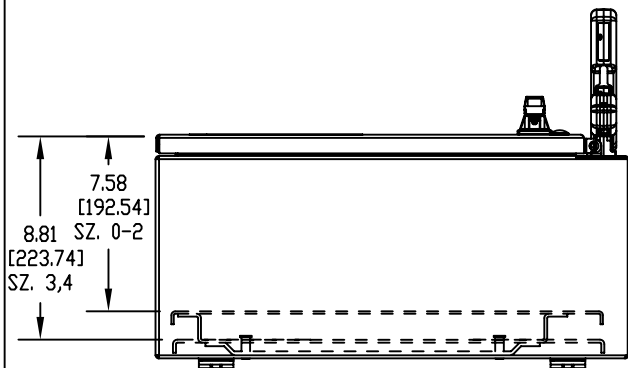

DRAWING FOR 20.50" X 30.00" NEMA TYPE 12/3R/4 PAINTED ENCLOSURE

BOTTOM VIEW

THIS DWG APPLIES TO:

- BUL. 506 - NEMA SIZE 0-1-2
100A-600V
- BUL. 507 - NEMA SIZE 0-1-2
- BUL. 512 - NEMA SIZE 2
100A-600V
- BUL. 522 - NEMA SIZE 0-1-2
- BUL. 523 - NEMA SIZE 0-1-2
- BUL. 512M - NEMA SIZE 1-2
- BUL. 513M - NEMA SIZES 1-2
- BUL. 512 - NEMA SIZE 3
- BUL. 513 - NEMA SIZE 3-4

NOTES:

1. ALL DIM'S. SHOWN IN PARENTHESES ARE IN MILLIMETERS.
2. ALL DIM'S. ARE APPROXIMATE AND NOT INTENDED FOR MANUFACTURING PURPOSES