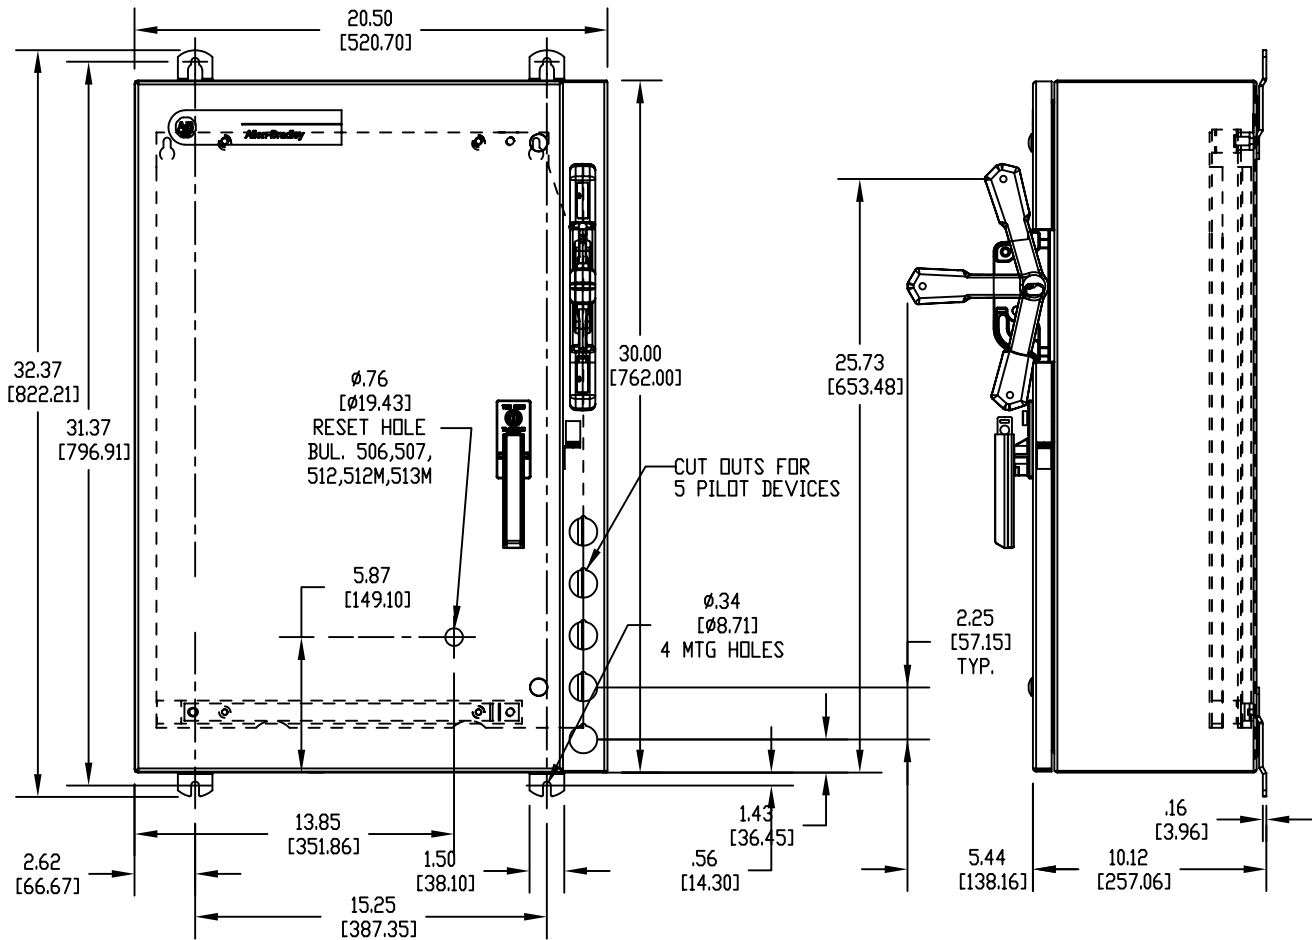

DRAWING FOR 20.50" X 30.00" NEMA TYPE 12/3R/4 PAINTED ENCLOSURE

BOTTOM VIEW

THIS DWG APPLIES TO:

- BUL. 506 - NEMA SIZE 0-1-2
100A-600V
- BUL. 507 - NEMA SIZE 0-1-2
- BUL. 512 - NEMA SIZE 2
100A-600V
- BUL. 522 - NEMA SIZE 0-1-2
- BUL. 523 - NEMA SIZE 0-1-2
- BUL. 512M - NEMA SIZE 1-2
- BUL. 513M - NEMA SIZES 1-2
- BUL. 512 - NEMA SIZE 3
- BUL. 513 - NEMA SIZE 3-4

NOTES:

1. ALL DIM'S. SHOWN IN PARENTHESES ARE IN MILLIMETERS.
2. ALL DIM'S. ARE APPROXIMATE AND NOT INTENDED FOR MANUFACTURING PURPOSES