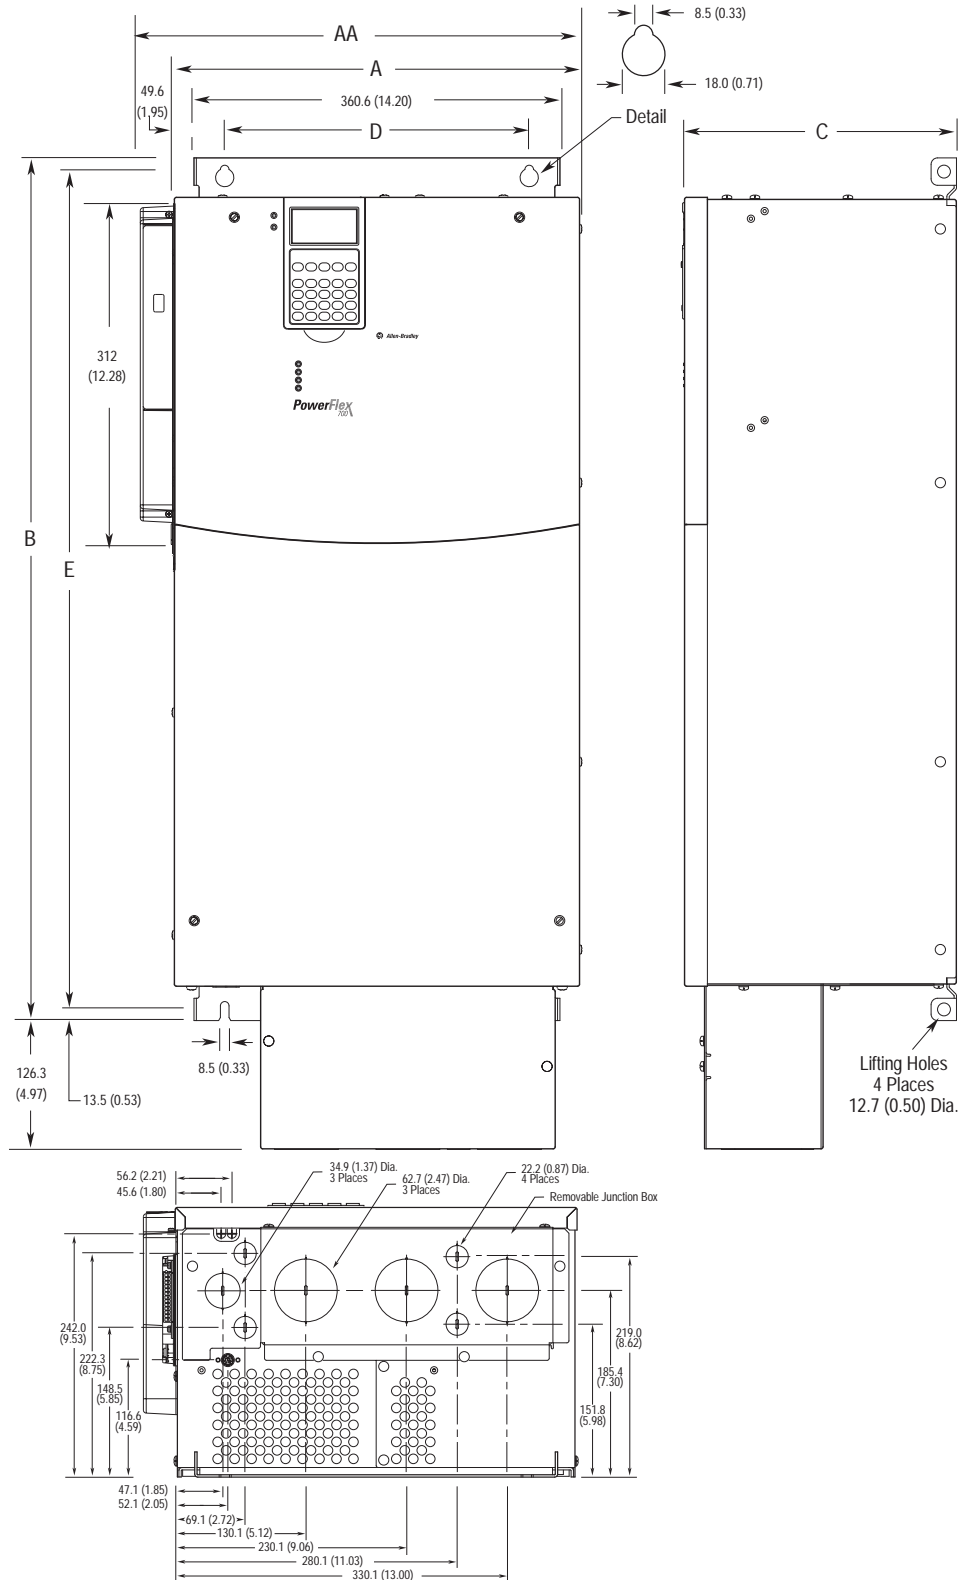

Frame 6

Dimensions are in millimeters and (inches)

Frame	Slim A (Max.)	Expanded AA	B	C (Max.)	D	E	Weight ⁽¹⁾ kg (lbs.) Drive
6	403.9 (15.90)	435.8 (17.16)	850.0 (33.46)	275.5 (10.85)	300.0 (11.81)	825.0 (32.48)	71.44 (157.5) ⁽²⁾

⁽¹⁾Weights include HIM, DriveLogix controller with ControlNet daughtercard, Hi-Resolution Encoder Option, and 20-COMM-C Control-Net adapter.

⁽²⁾Add an additional 3.6 kg (8.00 lbs.) for 200 HP drives.