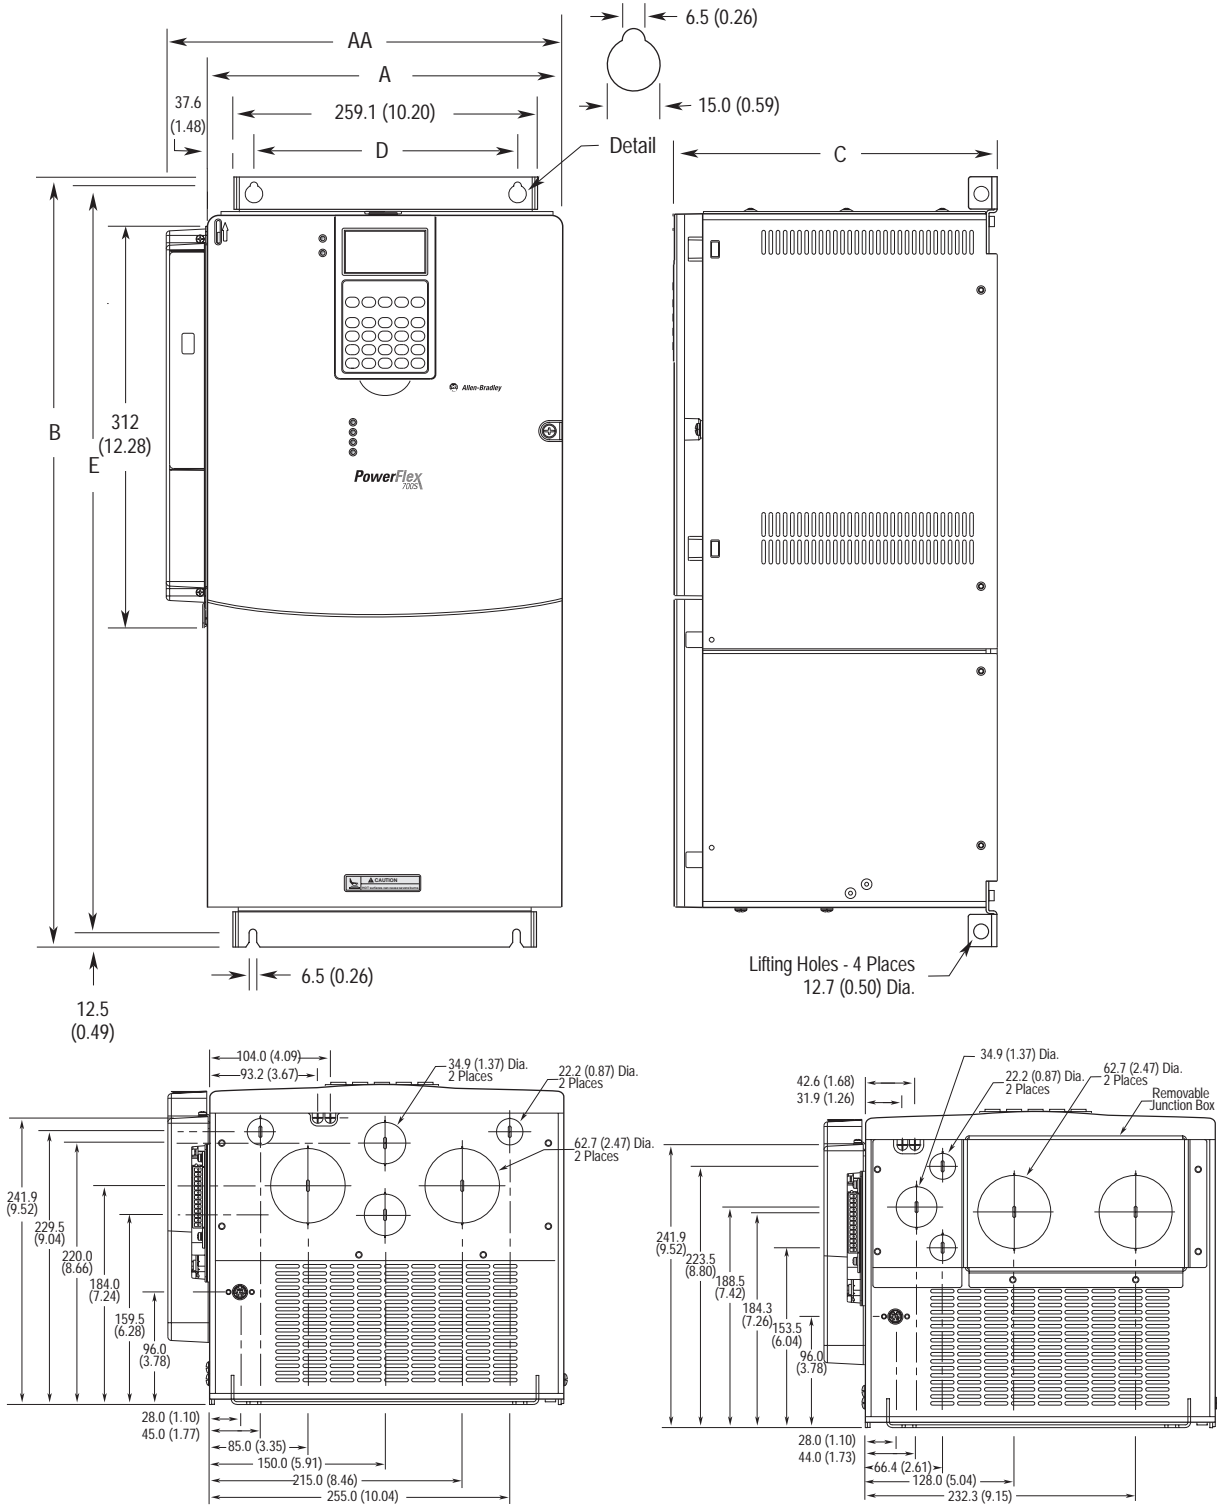

Frame 5

Dimensions are in millimeters and (inches)

Frame	Slim A (Max.)	Expanded AA	B	C (Max.)	D	E	Weight ⁽²⁾ kg (lbs.)	
							Drive	Drive & Packaging
5	308.0 (12.16)	339.9 (13.38)	644.5 (25.37) ⁽¹⁾	275.4 (10.84)	225.0 (8.86)	625.0 (24.61)	37.19 (82.0)	42.18 (93.0)

⁽¹⁾When using the supplied junction box (100 HP drives Only), add an additional 45.1 mm (1.78 in.) to this dimension.

⁽²⁾Weights include HIM, DriveLogix controller with ControlNet daughtercard, Hi-Resolution Encoder Option, and 20-COMM-C ControlNet adapter.