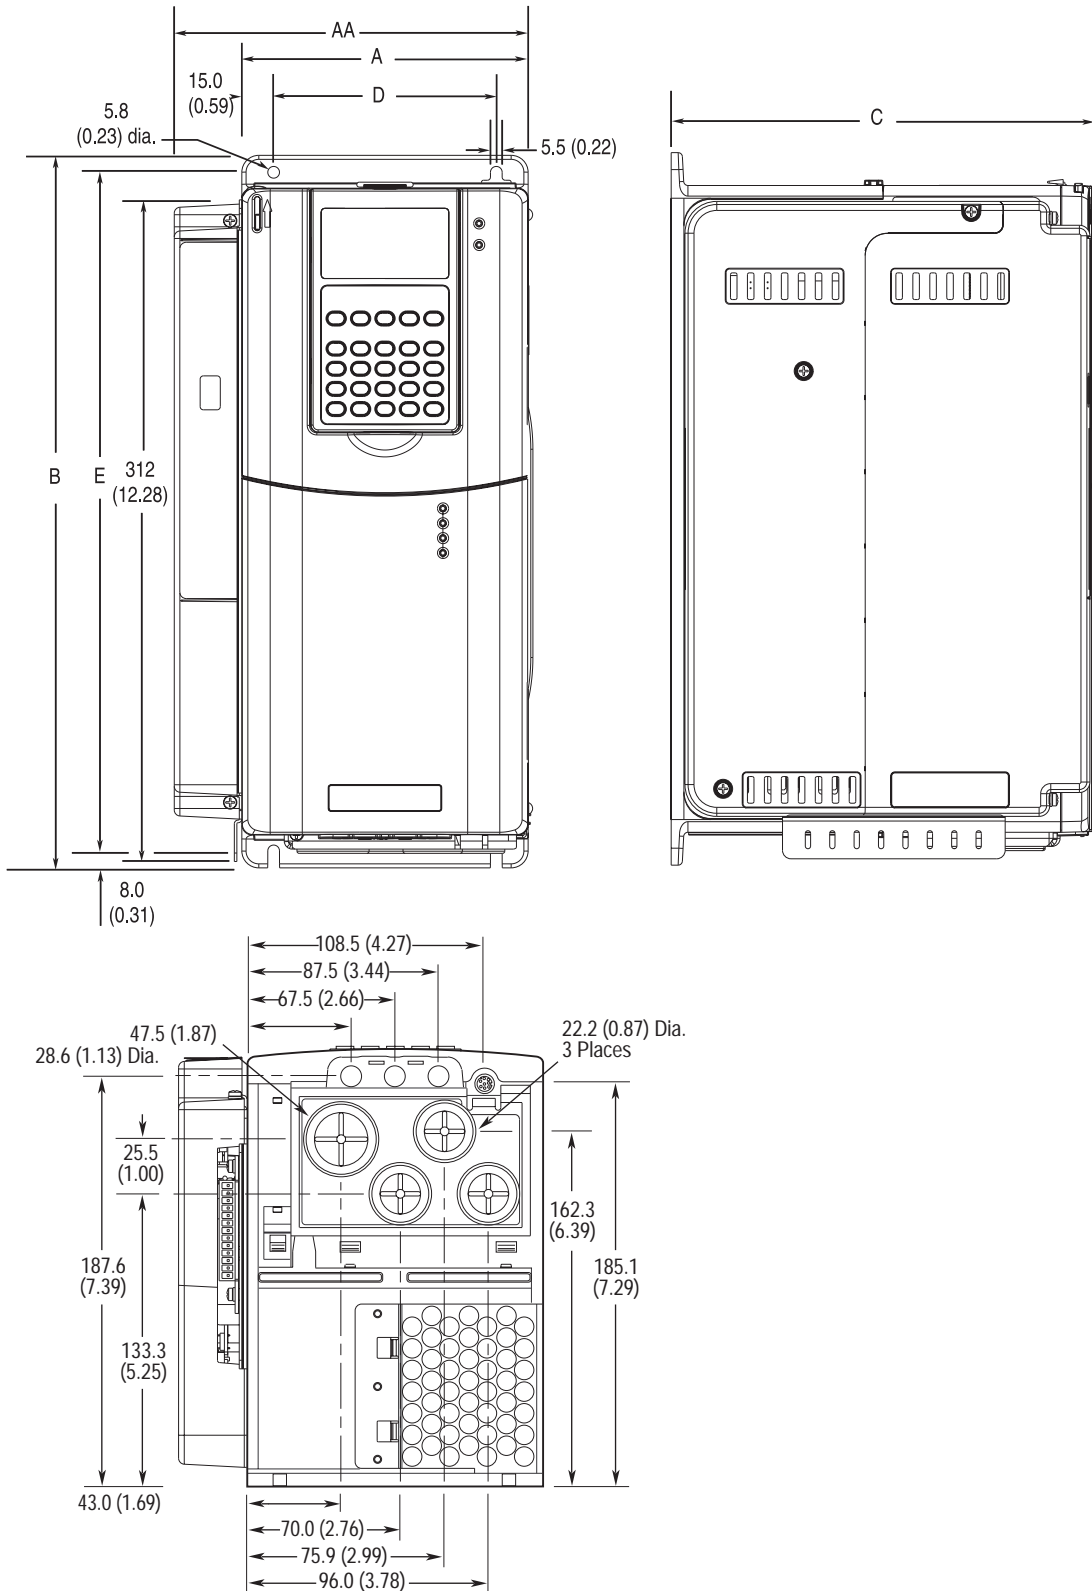

Frame 1

Dimensions are in millimeters and (inches)

Frame	Slim A (Max.)	Expanded AA	B	C (Max.)	D	E	Weight ⁽¹⁾ kg (lbs.)	
							Drive	Drive & Packaging
1	135.0 (5.31)	166.9 (6.57)	336.0 (13.23)	200.0 (7.87)	105.0 (4.13)	320.0 (12.60)	7.03 (15.5)	9.98 (22)

⁽¹⁾Weights include HIM, DriveLogix controller with ControlNet daughtercard, Hi-Resolution Encoder Option, and 20-COMM-C Control-Net adapter.