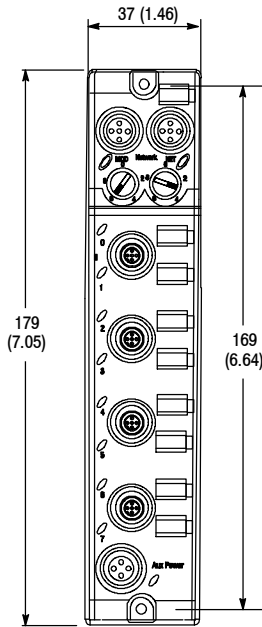

1732 ArmorBlock I/O

Dimensions and Keyway Orientations

Dimensions—mm (in)

1732E-IB16M12
1732E-OB16EM12
1732E-16CFGM12
1732E-IB15M12W
1732E-16CFGM12W

1732D-8I8OM12M12D
1732D-8I8O1212D
1732D-IB161212D

1732D-IB16M12MINI
1732D-OB16M12MINI
1732DE-16CFGM12MN

1732D-IB8M12
1732D-OB8EM12
1732D-8CFGM12
1732P-IB8M12
1732P-OB8EM12
1732P-8CFGM12

1732D-IB8M8
1732D-OB8EM8
1732D-8CFGM8
1732P-IB8M8
1732P-OB8EM8
1732P-8CFGM8

1732D-IB16M12M12
1732D-OB16M12M12
1732D-16CFGM12M12
1732D-8X81212D
1732D-8X81212HD
1732D-IB161212W
1732D-16CFG1212W
1732P-IB16M12
1732P-OB16M12
1732P-16CFGM12