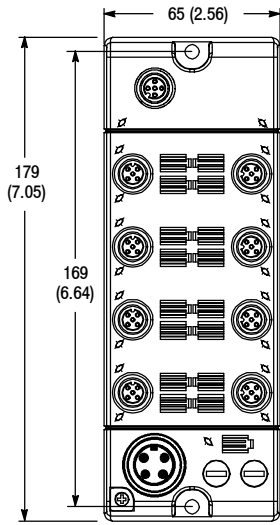

1732 ArmorBlock I/O

Dimensions and Keyway Orientations

Dimensions—mm (in)

1732E-IB16M12
1732E-OB16EM12
1732E-16CFGM12
1732E-IB15M12W
1732E-16CFGM12W

1732D-8I8OM12M12D
1732D-8I8O1212D
1732D-IB161212D

1732D-IB16M12MINI
1732D-OB16M12MINI
1732DE-16CFGM12MN

1732D-IB8M12
1732D-OB8EM12
1732D-8CFGM12
1732P-IB8M12
1732P-OB8EM12
1732P-8CFGM12

1732D-IB8M8
1732D-OB8EM8
1732D-8CFGM8
1732P-IB8M8
1732P-OB8EM8
1732P-8CFGM8

1732D-IB16M12M12
1732D-OB16M12M12
1732D-16CFGM12M12
1732D-8X81212D
1732D-8X81212HD
1732D-IB161212W
1732D-16CFG1212W
1732P-IB16M12
1732P-OB16M12
1732P-16CFGM12