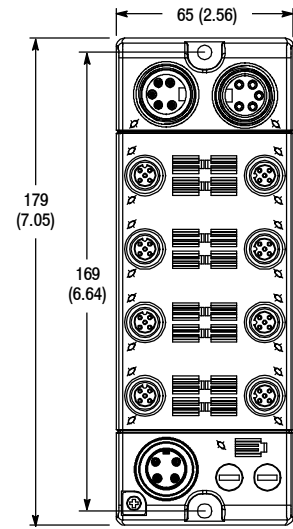

1732 ArmorBlock I/O

Dimensions and Keyway Orientations

Dimensions—mm (in)

1732E-IB16M12
1732E-OB16EM12
1732E-16CFGM12
1732E-IB15M12W
1732E-16CFGM12W

1732D-8I8OM12M12D
1732D-8I8O1212D
1732D-IB161212D

1732D-IB16M12MINI
1732D-OB16M12MINI
1732DE-16CFGM12MN

1732D-IB8M12
1732D-OB8EM12
1732D-8CFGM12
1732P-IB8M12
1732P-OB8EM12
1732P-8CFGM12

1732D-IB8M8
1732D-OB8EM8
1732D-8CFGM8
1732P-IB8M8
1732P-OB8EM8
1732P-8CFGM8

1732D-IB16M12M12
1732D-OB16M12M12
1732D-16CFGM12M12
1732D-8X81212D
1732D-8X81212HD
1732D-IB161212W
1732D-16CFG1212W
1732P-IB16M12
1732P-OB16M12
1732P-16CFGM12