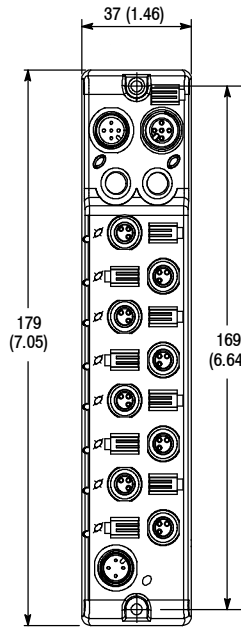

1732 ArmorBlock I/O

Dimensions and Keyway Orientations

Dimensions—mm (in)

1732E-IB16M12
1732E-OB16EM12
1732E-16CFGM12
1732E-IB15M12W
1732E-16CFGM12W

1732D-8I8OM12M12D
1732D-8I8O1212D
1732D-IB161212D

1732D-IB16M12MINI
1732D-OB16M12MINI
1732DE-16CFGM12MN

1732D-IB8M12
1732D-OB8EM12
1732D-8CFGM12
1732P-IB8M12
1732P-OB8EM12
1732P-8CFGM12

1732D-IB8M8
1732D-OB8EM8
1732D-8CFGM8
1732P-IB8M8
1732P-OB8EM8
1732P-8CFGM8

1732D-IB16M12M12
1732D-OB16M12M12
1732D-16CFGM12M12
1732D-8X81212D
1732D-8X81212HD
1732D-IB161212W
1732D-16CFG1212W
1732P-IB16M12
1732P-OB16M12
1732P-16CFGM12