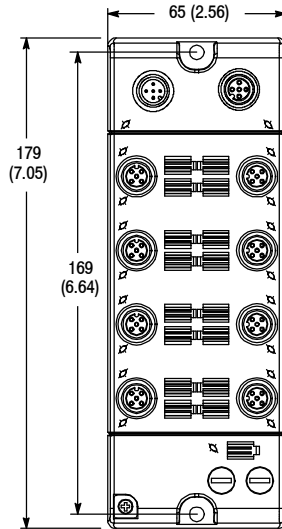

1732 ArmorBlock I/O

Dimensions and Keyway Orientations

Dimensions—mm (in)

1732E-IB16M12
1732E-OB16EM12
1732E-16CFGM12
1732E-IB15M12W
1732E-16CFGM12W

1732D-8I8OM12M12D
1732D-8I8O1212D
1732D-IB161212D

1732D-IB16M12MINI
1732D-OB16M12MINI
1732DE-16CFGM12MN

1732D-IB8M12
1732D-OB8EM12
1732D-8CFGM12
1732P-IB8M12
1732P-OB8EM12
1732P-8CFGM12

1732D-IB8M8
1732D-OB8EM8
1732D-8CFGM8
1732P-IB8M8
1732P-OB8EM8
1732P-8CFGM8

1732D-IB16M12M12
1732D-OB16M12M12
1732D-16CFGM12M12
1732D-8X81212D
1732D-8X81212HD
1732D-IB161212W
1732D-16CFG1212W
1732P-IB16M12
1732P-OB16M12
1732P-16CFGM12