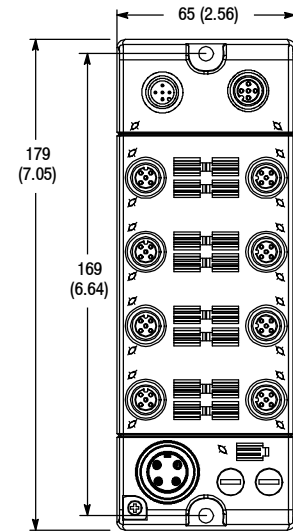

1732 ArmorBlock I/O

Dimensions and Keyway Orientations

Dimensions—mm (in)

1732E-IB16M12
1732E-OB16EM12
1732E-16CFGM12
1732E-IB15M12W
1732E-16CFGM12W

1732D-8I8OM12M12D
1732D-8I8O1212D
1732D-IB161212D

1732D-IB16M12MINI
1732D-OB16M12MINI
1732DE-16CFGM12MN

1732D-IB8M12
1732D-OB8EM12
1732D-8CFGM12
1732P-IB8M12
1732P-OB8EM12
1732P-8CFGM12

1732D-IB8M8
1732D-OB8EM8
1732D-8CFGM8
1732P-IB8M8
1732P-OB8EM8
1732P-8CFGM8

1732D-IB16M12M12
1732D-OB16M12M12
1732D-16CFGM12M12
1732D-8X81212D
1732D-8X81212HD
1732D-IB161212W
1732D-16CFG1212W
1732P-IB16M12
1732P-OB16M12
1732P-16CFGM12